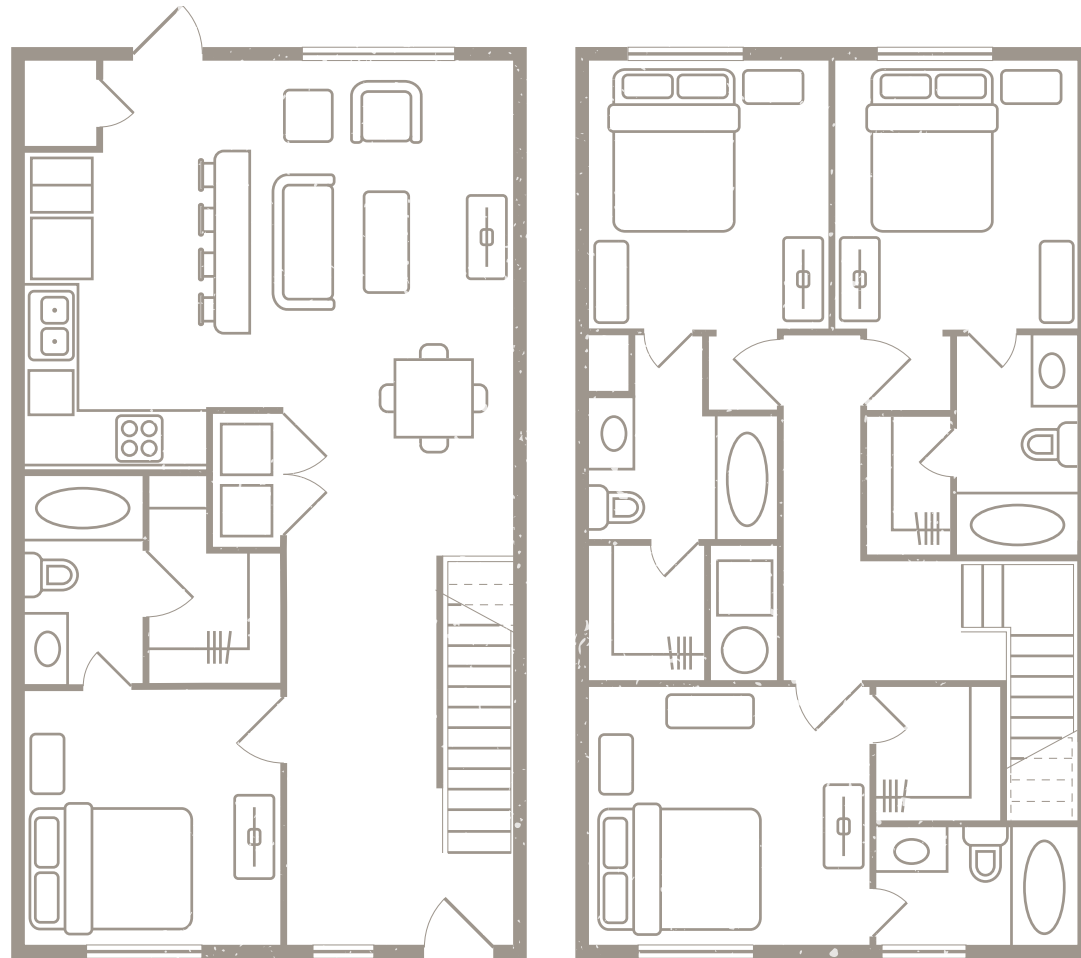

4 BEDROOM, 4 BATH APARTMENT

p: 850-505-2500  [redpoint-wtenn.com](http://redpoint-wtenn.com)

4 BEDROOM, 4 BATH TOWNHOME

p: 850-505-2500  [redpoint-wtenn.com](http://redpoint-wtenn.com)