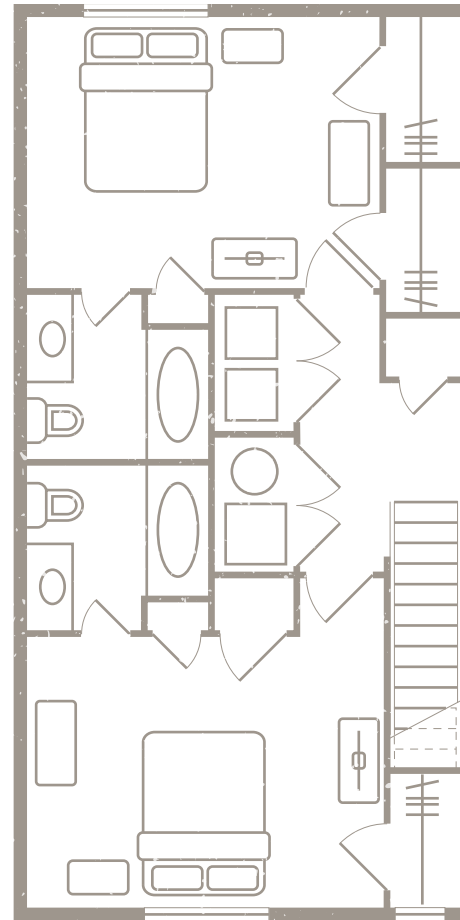

3 BEDROOM, 3 BATH APARTMENT

p: 850-505-2500  [redpoint-wtenn.com](http://redpoint-wtenn.com)

3 BEDROOM, 3 BATH TOWNHOME

p: 850-505-2500  [redpoint-wtenn.com](http://redpoint-wtenn.com)