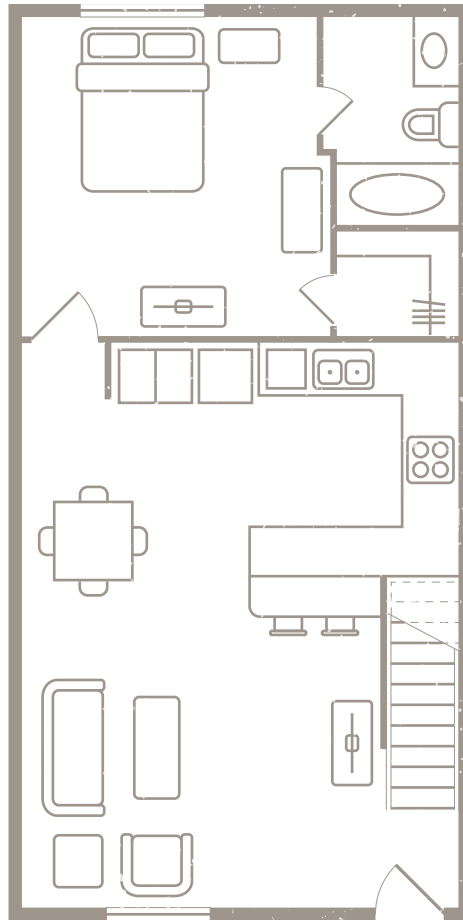

3 BEDROOM, 3 BATH APARTMENT

p: 850-505-2500  [redpoint-wtenn.com](http://redpoint-wtenn.com)

3 BEDROOM, 3 BATH TOWNHOME

p: 850-505-2500  [redpoint-wtenn.com](http://redpoint-wtenn.com)